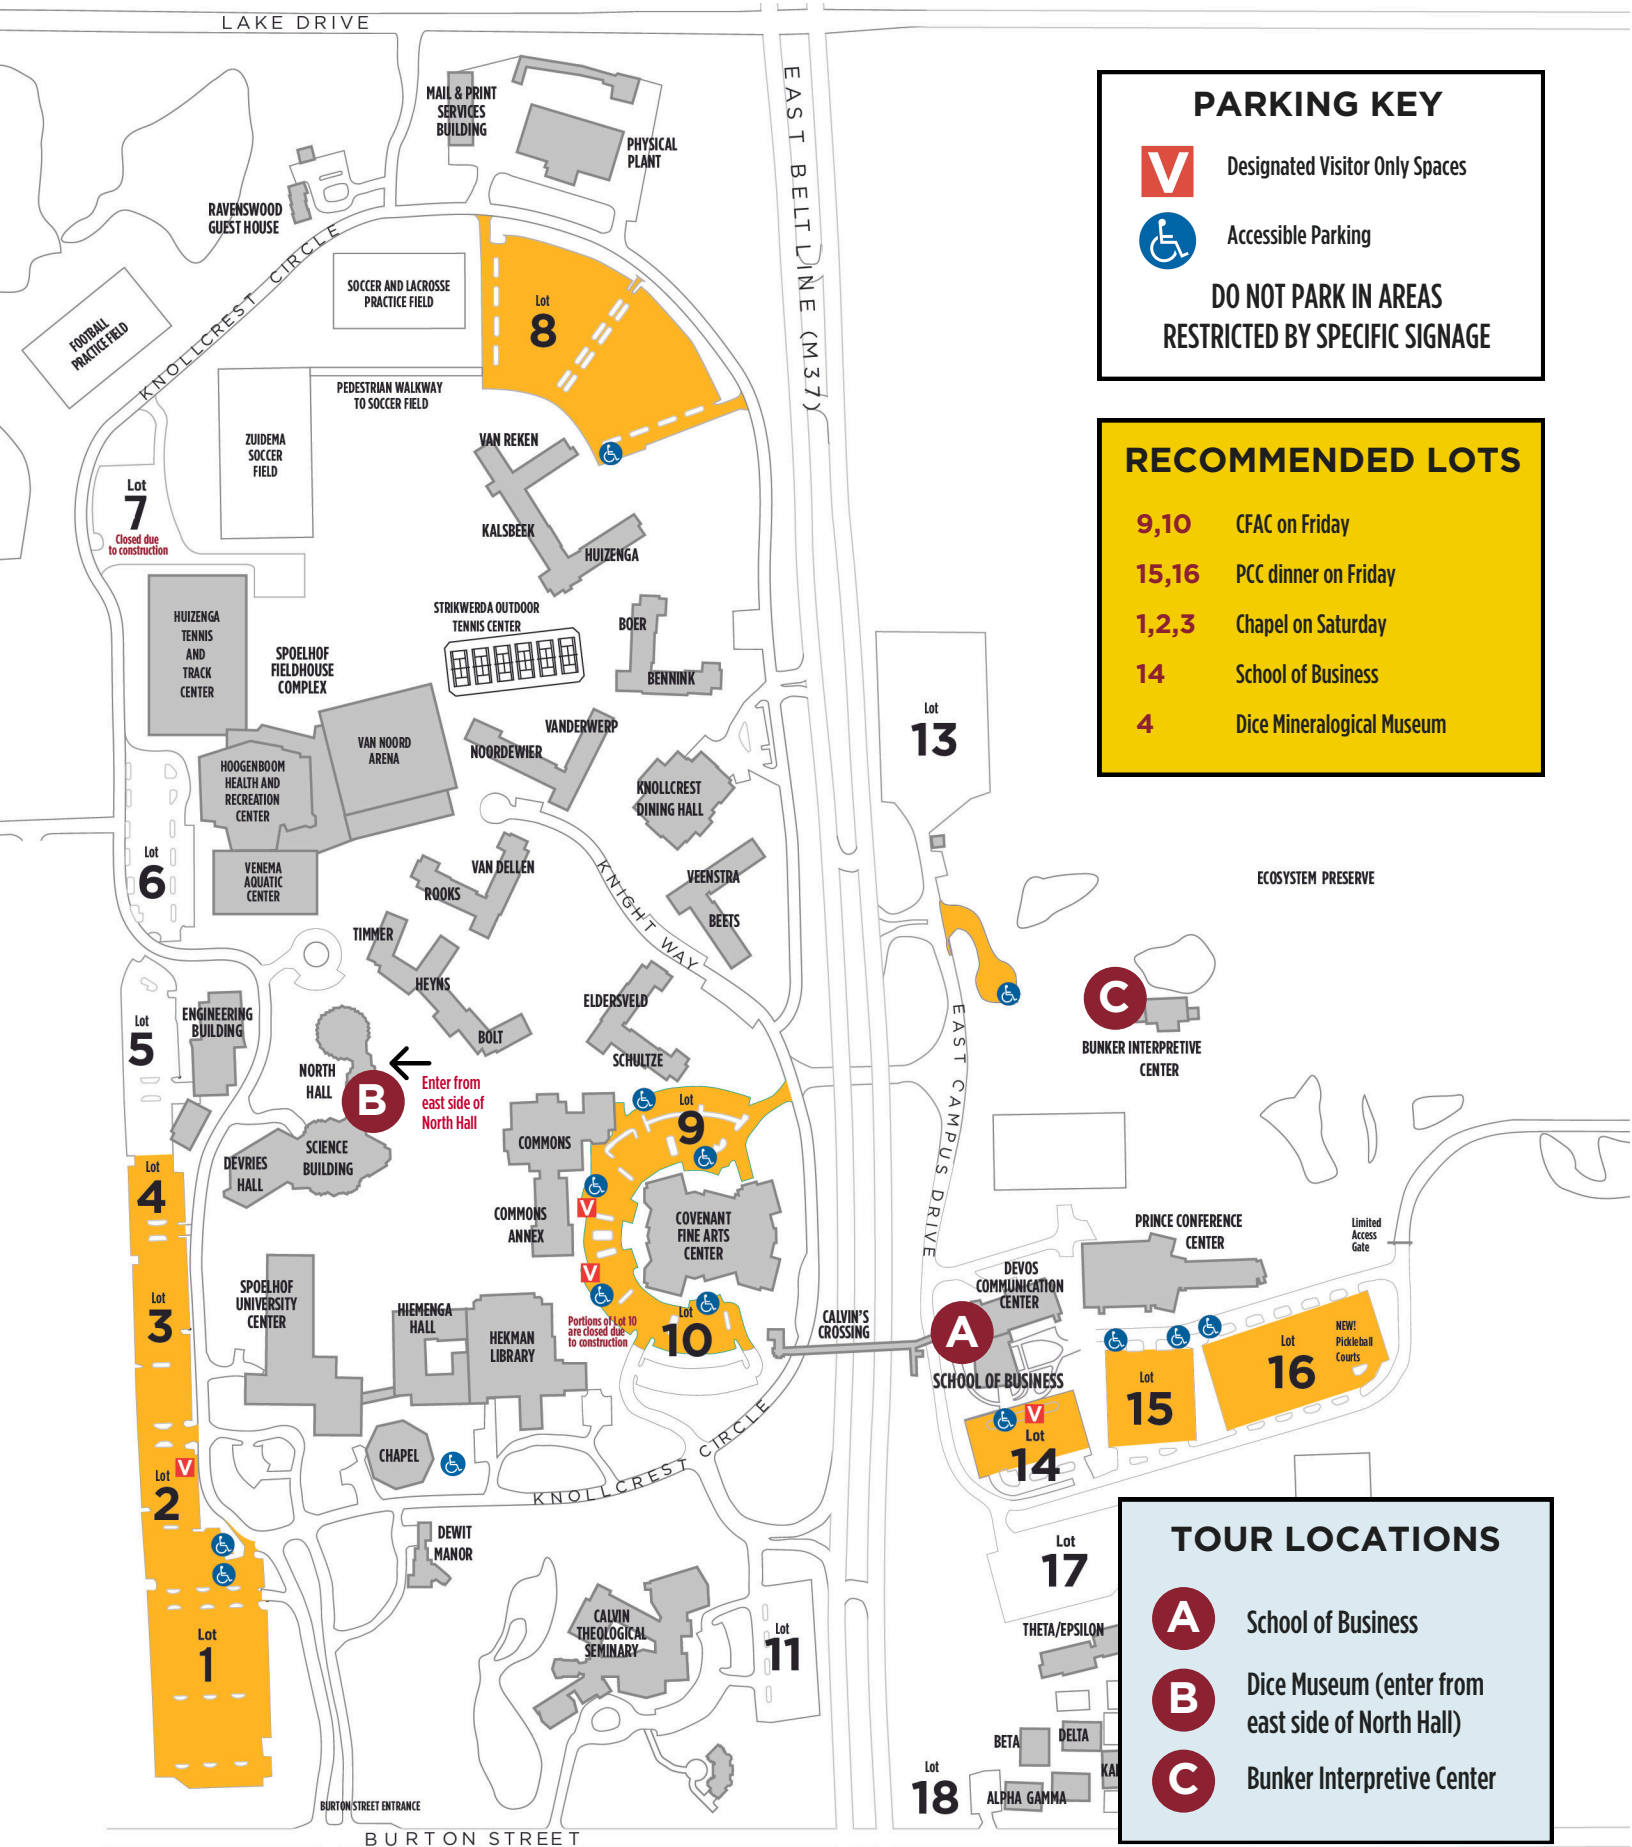

50-YEAR REUNION PARKING MAP

PARKING KEY

-  Designated Visitor Only Spaces
-  Accessible Parking

DO NOT PARK IN AREAS RESTRICTED BY SPECIFIC SIGNAGE

RECOMMENDED LOTS

- 9,10** CFAC on Friday
- 15,16** PCC dinner on Friday
- 1,2,3** Chapel on Saturday
- 14** School of Business
- 4** Dice Mineralogical Museum

TOUR LOCATIONS

- A** School of Business
- B** Dice Museum (enter from east side of North Hall)
- C** Bunker Interpretive Center